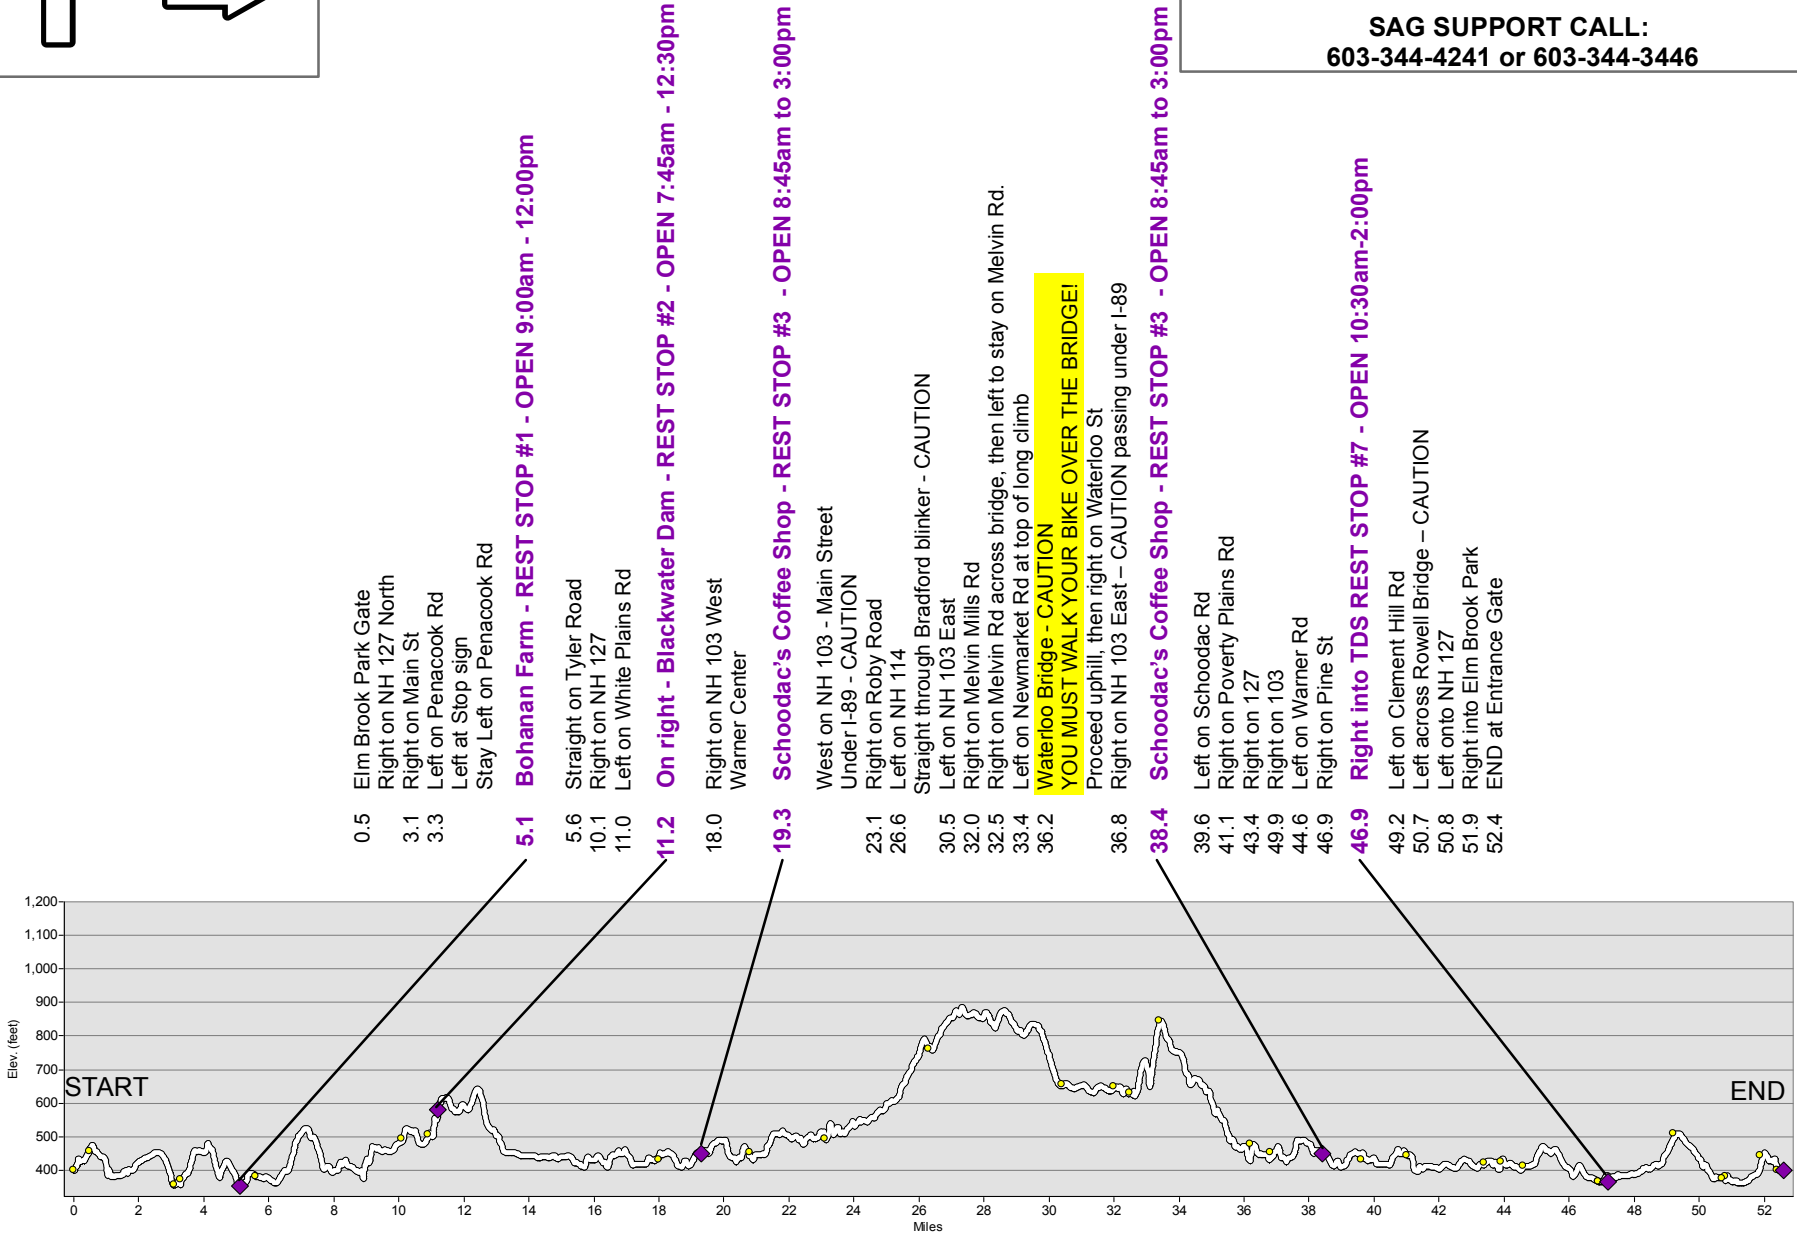

2017 PEDALING FOR PAYSON 52-MILE CUE SHEET

52-MILE ROAD MARKERS (WHITE)

EMERGENCY CONTACTS:
 Elm Brook/Bohanan/TDS - Gail at 603-818-3436
 Blackwater - Sean at 603-660-6998
 Schoodac's - Mattao at 603-571-0115

SAG SUPPORT CALL:
 603-344-4241 or 603-344-3446

Mileage Turning Point or Marker

2017 PEDALING FOR PAYSON 52-MILE ROUTE MAP