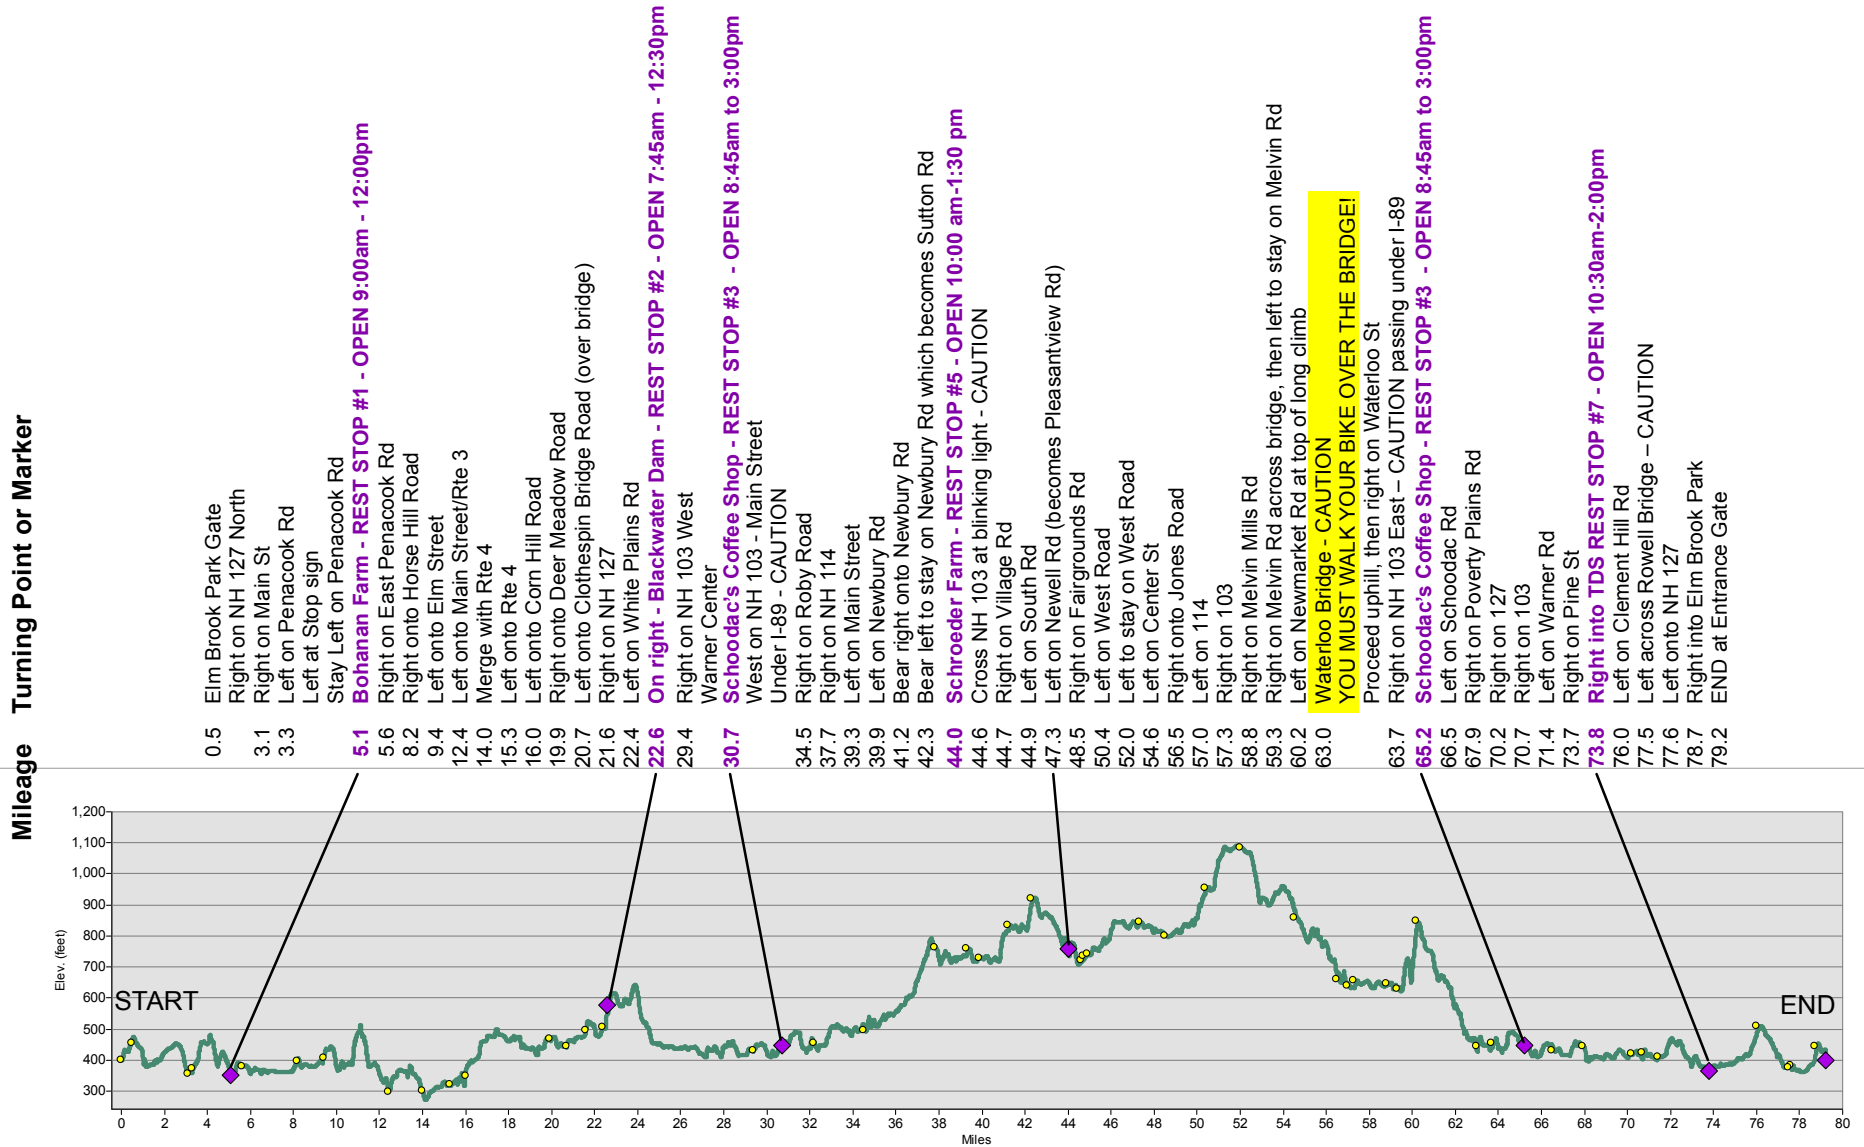

2017 PEDALING FOR PAYSON

79-MILE CUE SHEET

79-MILE ROAD MARKERS (GREEN)

EMERGENCY CONTACTS:

Elm Brook/Bohanan/TDS - Gail at 603-818-3436
 Blackwater - Sean at 603-660-6998
 Schoodac's/Schroeder - Mattao at 603-571-0115

SAG SUPPORT CALL:

603-344-4241 or 603-344-3446

Mileage Turning Point or Marker

2017 PEDALING FOR PAYSON 79-MILE ROUTE MAP